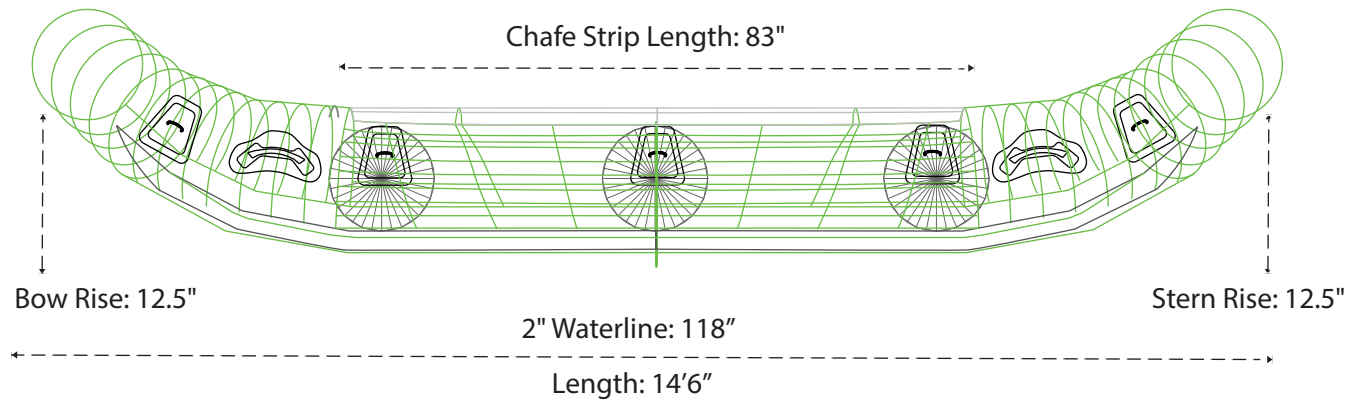

146DD

Please use the specifications as a guideline only.

800-247-3432 ~ info@aire.com
www.aire.com

AIRE & Tributary boats are handcrafted by skilled professionals. As with all handcrafted items, there may be some slight variations from boat to boat, all measurements are subject to 1" + or - variation.