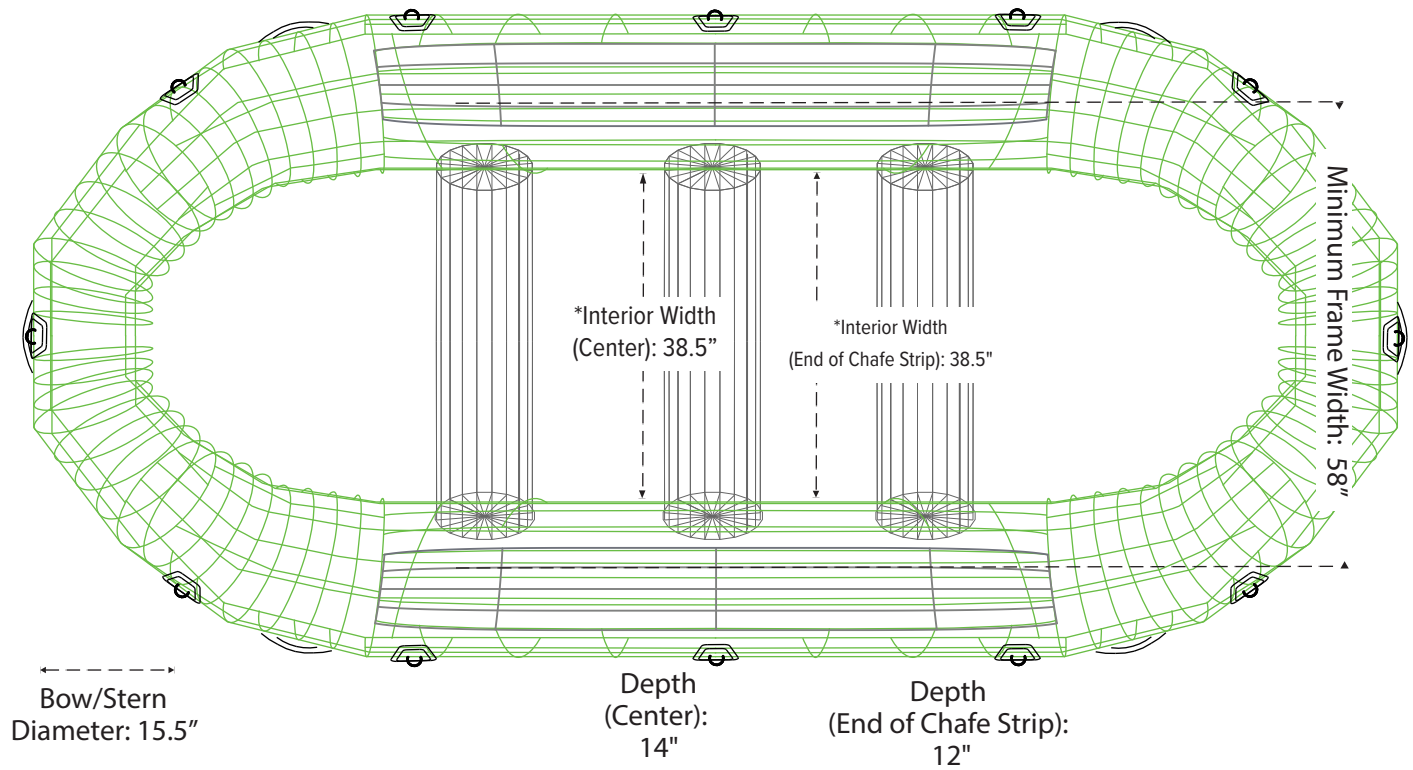

146DD

Please use the specifications as a guideline only.

800-247-3432 ~ info@aire.com
www.aire.com

AIRE & Tributary boats are handcrafted by skilled professionals. As with all handcrafted items, there may be some slight variations from boat to boat, all measurements are subject to 1" + or - variation.