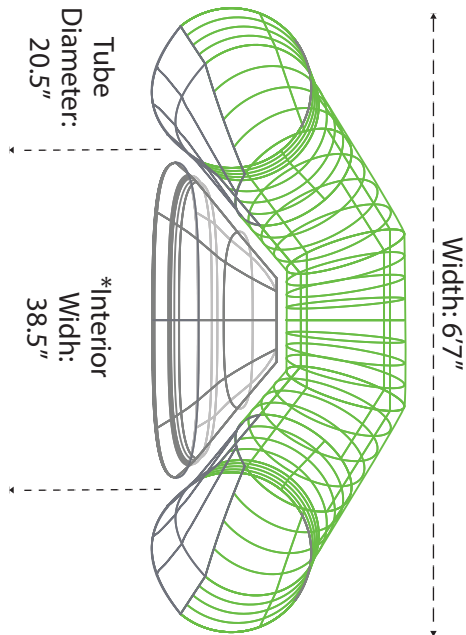

146DD

Please use the specifications as a guideline only.

800-247-3432 ~ info@aire.com
www.aire.com

AIRE & Tributary boats are handcrafted by skilled professionals. As with all handcrafted items, there may be some slight variations from boat to boat, all measurements are subject to 1" + or - variation.